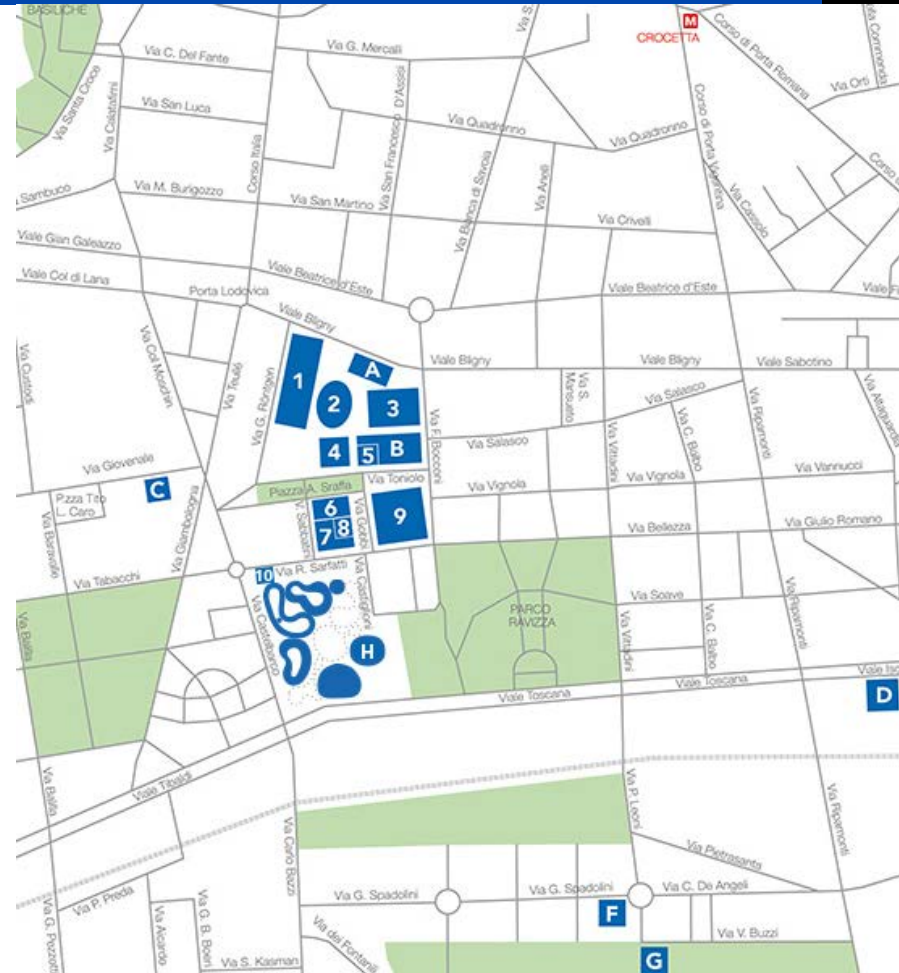

Buildings

1. Via Röntgen building
 - a) Eden Seminars
2. Piazza Angelo Sraffa 13 building (Velodromo)
 - a) Conference and catering services

<https://www.unibocconi.it/en/campus/buildings-and-classrooms>

Buildings

- A. Piazza Sraffa 13 Building (Velodromo) entrance
- B. Access to campus from Via Rontgen 1
- C. Access to campus from Viale Bligny 22
- D. Access to campus from Via Bocconi 12
- E. Access to campus from Piazza Sraffa

Main entrance

Università
Bocconi
MILANO